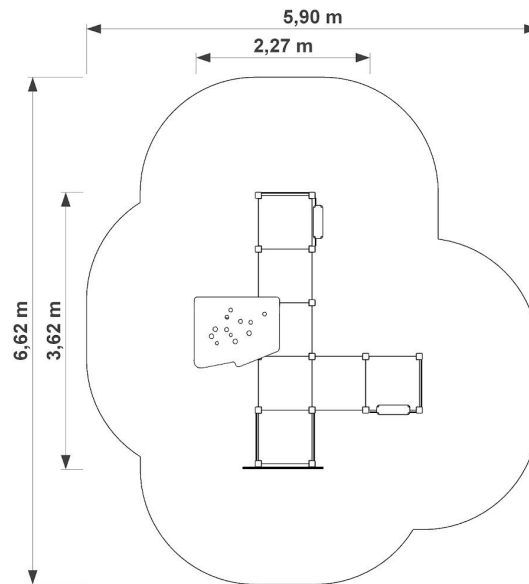

Data sheet

A device for playing outdoors
 Made based on the standard
 Manufactured in Poland

Technical data

- Device size:	2,27 x 3,62 m
- Total height:	1,78 m
- Impact area dimensions:	5,90 x 6,62 m
- Impact area:	29,56 m ²
- Free fall height (HIC):	0,20 m
- Age:	0-3,3+

Available colors

Device and impact area dimensions

Height

Material specification:

Construction:	steel profile 80 x 80 mm, galvanized and powder coated
Platform:	stainless steel and non-slip HDPE
Barriers:	weatherproof HDPE
Roof:	weatherproof HDPE
Connections:	stainless steel
Applications:	weatherproof HDPE
Anchor:	devices permanently anchored in the ground on a concrete foundation of min. C20/25, 60 cm below the ground level