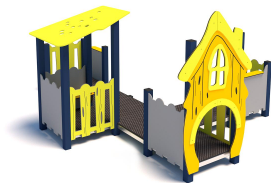

Data sheet

A device for playing outdoors
 Made based on the standard
 Manufactured in Poland

Technical data

- Device size:	2,27 x 3,62 m
- Total height:	1,78 m
- Impact area dimensions:	5,90 x 6,62 m
- Impact area:	29,56 m ²
- Free fall height (HIC):	0,20 m
- Age:	0-3,3+

Available colors

Device and impact area dimensions

Height

Material specification:

Construction:	steel profile 80 x 80 mm, galvanized and powder coated
Platform:	stainless steel and non-slip HDPE
Barriers:	weatherproof HDPE
Roof:	weatherproof HDPE
Connections:	stainless steel
Applications:	weatherproof HDPE
Anchor:	devices permanently anchored in the ground on a concrete foundation of min. C20/25, 60 cm below the ground level