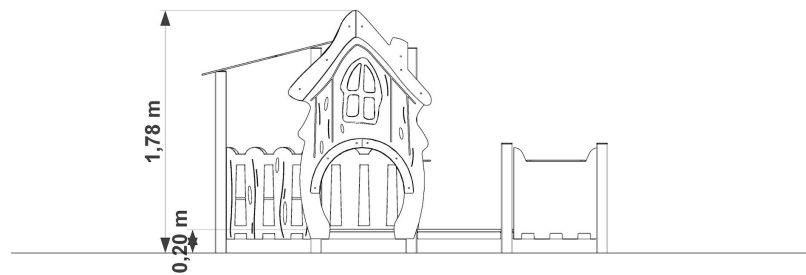

Data sheet

A device for playing outdoors
 Made based on the standard
 Manufactured in Poland

Technical data

- Device size:	2,27 x 3,62 m
- Total height:	1,78 m
- Impact area dimensions:	5,90 x 6,62 m
- Impact area:	29,56 m ²
- Free fall height (HIC):	0,20 m
- Age:	0-3,3+

Available colors

Device and impact area dimensions

Height

Material specification:

Construction:	steel profile 80 x 80 mm, galvanized and powder coated
Platform:	stainless steel and non-slip HDPE
Barriers:	weatherproof HDPE
Roof:	weatherproof HDPE
Connections:	stainless steel
Applications:	weatherproof HDPE
Anchor:	devices permanently anchored in the ground on a concrete foundation of min. C20/25, 60 cm below the ground level