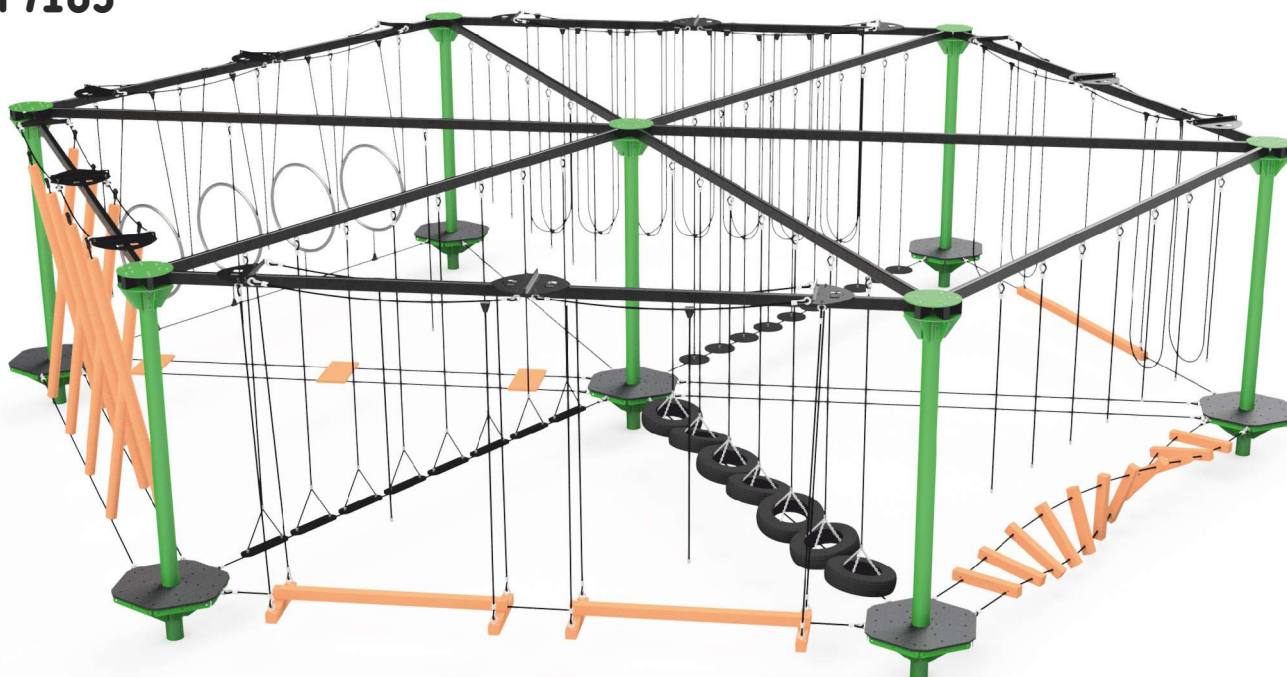

P7103

- 12 different routes other than in P7102
- dimensions 12,9x11,4 m
- construction in RAL colours
- pressure impregnated and painted wooden elements
- Ø16 mm ropes in PP braid safe to touch, 6 steel ropes