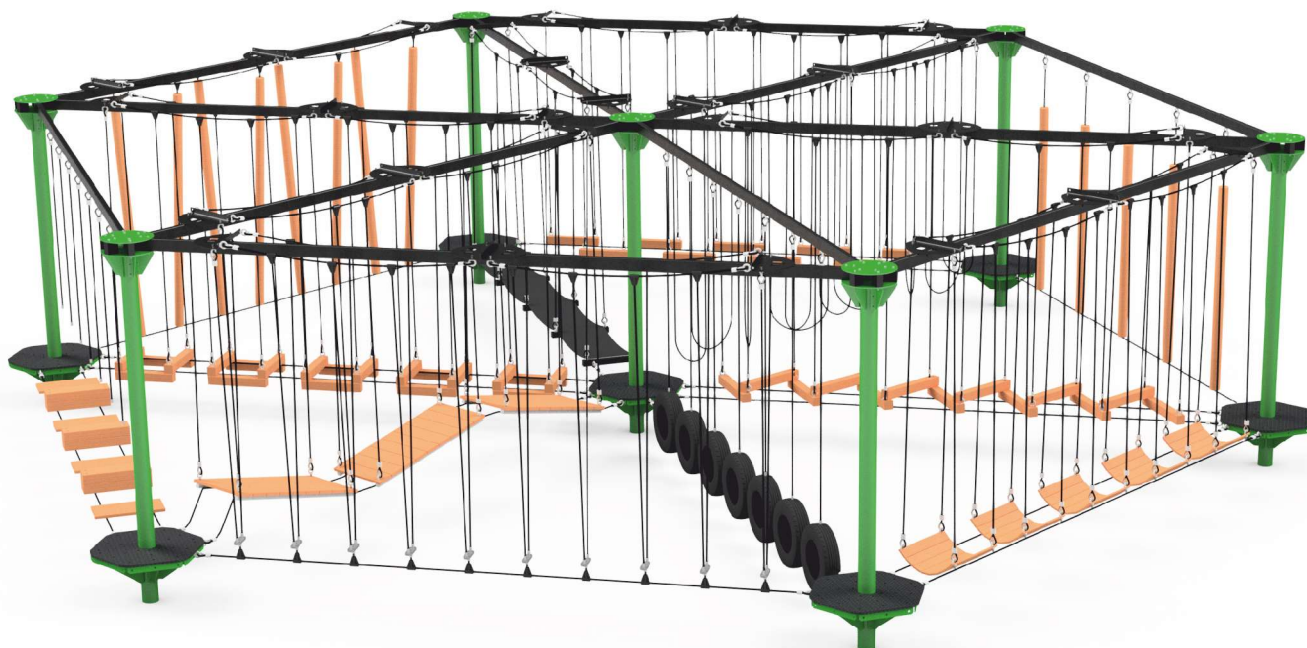

Modular **ROPE PARK**  
more than playground  
- low course

[www.starmax.com.pl](http://www.starmax.com.pl)

**Rope parks have captured the hearts of the youngest!  
A new sensation that's addictive!**

- No harnesses or belaying
- Varying levels of difficulty
- Attractive for older children 6+
- Many routes to choose from
- Low fall height
- Certified EN 15567-1+A1:2020-07
- Modular design
- 100% Polish product
- 3-year warranty
- Design, installation, safety surface

## P7102

- 12 different trails 6m long
- dimensions 12,9x11,4 m
- galvanized steel structure
- wooden beams made of glued wood
- stainless steel screws and nuts
- platforms made of anti-slip HDPE

## A unique entertainment that will pull kids away from their computers.

Modular rope parks are a unique product on the outdoor equipment market for children, youth, and adults. One place that can be enjoyed by people of almost any age. It's a combination of fun, sports, emotions, risk, and adrenaline. It's a place where you can break your own barriers and conquer new challenges.

Freely modify the difficulty level to suit the widest possible range of participants.

The structure is based on hexagonal platforms that allow for expansion in six directions simultaneously on each pole. This allows you to create extensive structures adapted to the available space and expected traffic. The system consists of sets of ropes, various types of platforms, steps, tires, and bars. Looking for an original solution with extraordinary popularity potential?